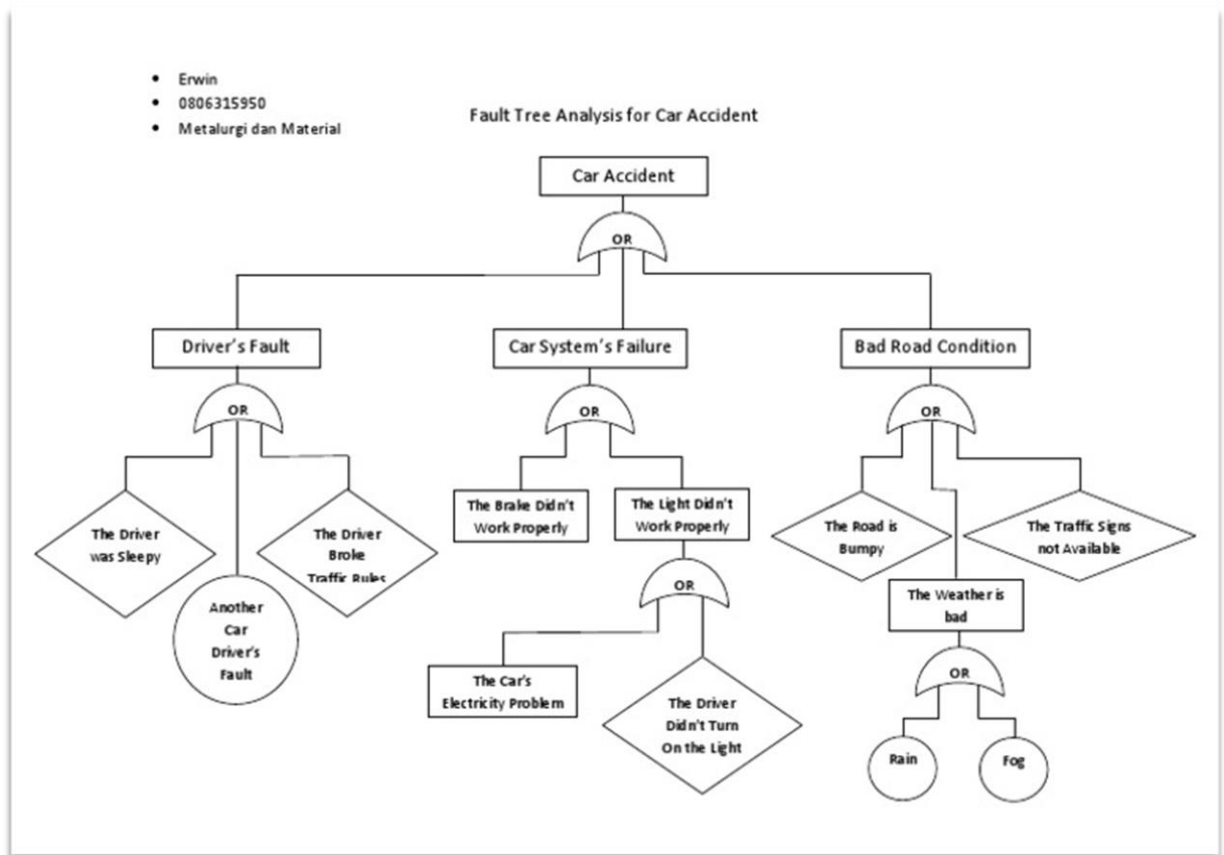

# M'sila University, Department of Computer Science, Master1 AI

COURSE: Diagnostic Methods

DR. R. BENTRICA

## TD 1: Fault Trees

### Exercise 1:

Draw a fault tree for car accident scenario.

**Exercise 2:**

Draw a fault tree for fire protection system failure which consists of fire detection and fire suppression systems.

**Exercise 3:**

Draw a fault tree for Insulin dose administration system failure which consists of Sugar level measurement and Insulin delivery systems.

**Exercise 4:**

Construct SADT of an electrical coffee machine. The diagram should display, the process and data.