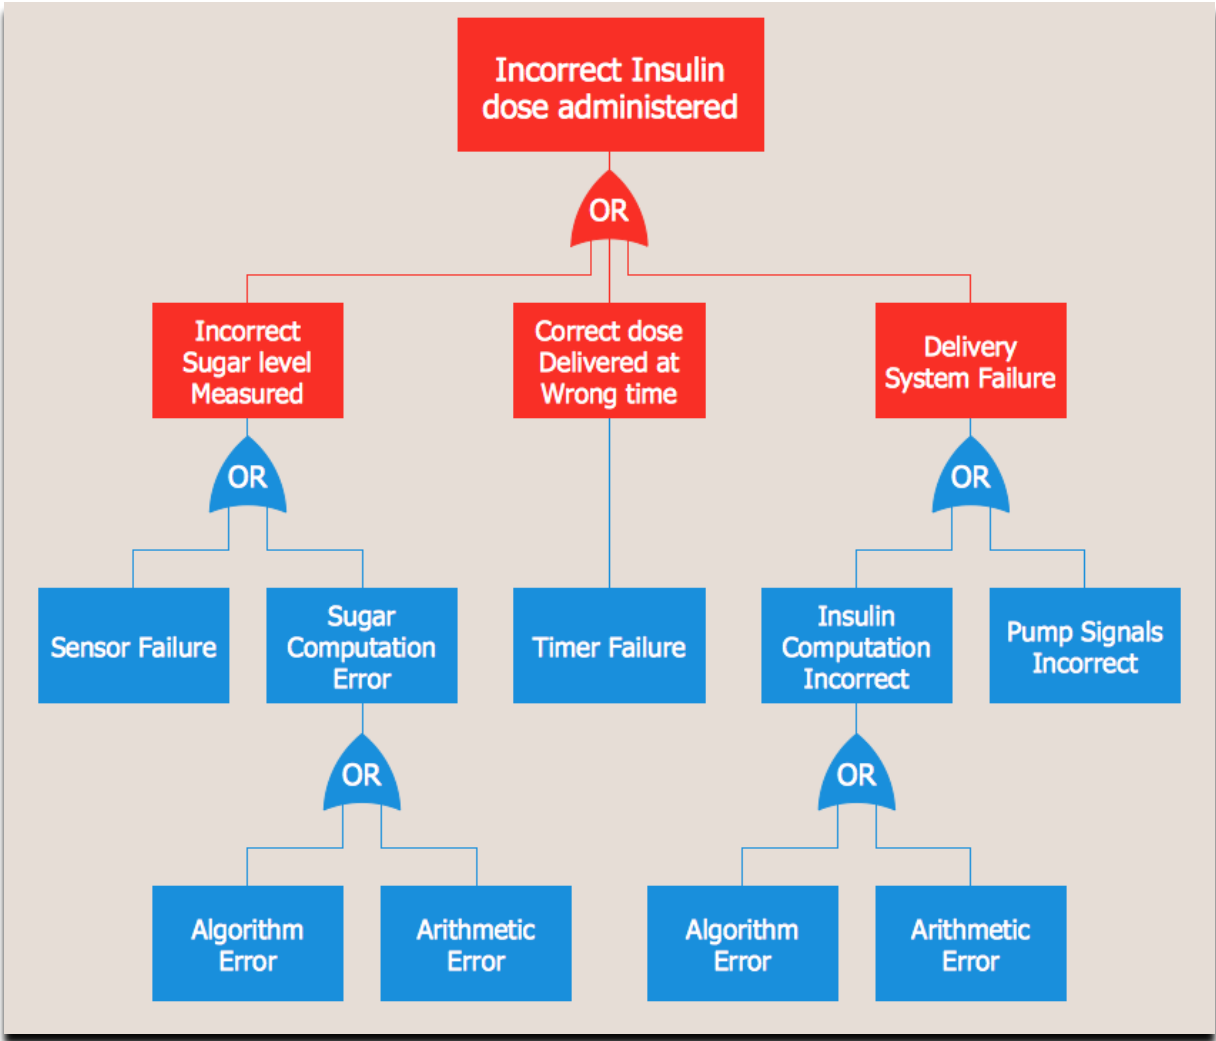

## TD 1: Fault Trees

### Exercise 1:

Draw a fault tree for car accident scenario.

**Exercise 2:**

Draw a fault tree for fire protection system failure which consists of fire detection and fire suppression systems.

**Exercise 3:**

Draw a fault tree for Insulin dose administration system failure which consists of Sugar level measurement and Insulin delivery systems.

**Exercise 4:**

Construct SADT of an electrical coffee machine. The diagram should display, the process and data.